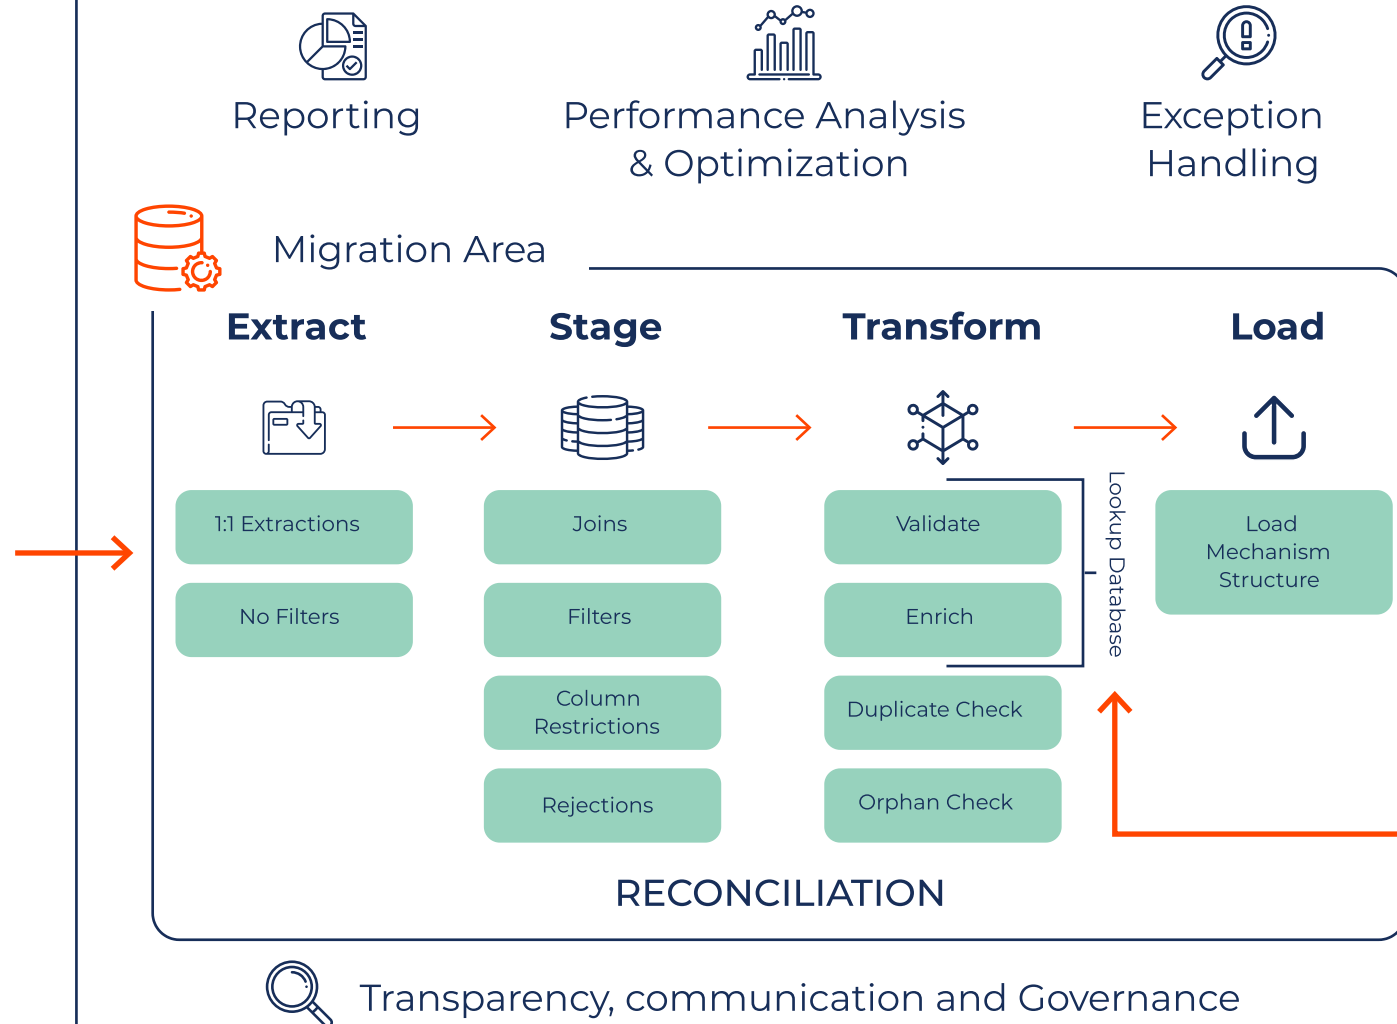

Legacy Data Environment

- Data Preparation
- Flat Files / Excel
- Databases
- Non-ERP Systems
- ERP Systems
- XMLs

Data Migration Environment

Load Mechanism

- Migration Cockpit
- LSMW
- IDOCs
- BAPIs
- Custom Programs

Target Environment

- SAP S/4 HANA
- SAP Configuration Extraction